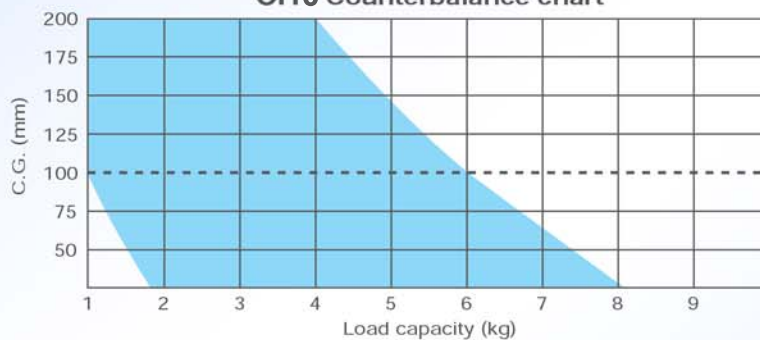

ACEBIL

CAMERA SUPPORT EQUIPMENT

CH0 **NEW**

The professional CH0 fluid head is the standard series for DSLR and light weight DV & HDV camcorders.

Great for all configurations weighing up to 11kg.

Variable counterbalance and drag control offer quick and easy setup.

CH0 Counterbalance chart

Payload	5kg / 11lb
CB Capacity	0-4kg / 0-8.8lb
Counter Balance	6 Steps
Pan Drag	Free + 4 Steps
Tilt Drag	Free + 4 Steps
Tilt Angle	+90° / -70°
LED Level Illumination	No
Camera Plate	slide plate
Plate Attachment	1/4" screw
Spare Screw	3/8" screw
Slide Range	+50 / -50 mm
Weight	1.9kg / 4.2lb

CS-08G

Weight	4.6kg / 10lb
Height	91-154cm / 36-61in
Ball diameter	75 mm
Section	1 stage