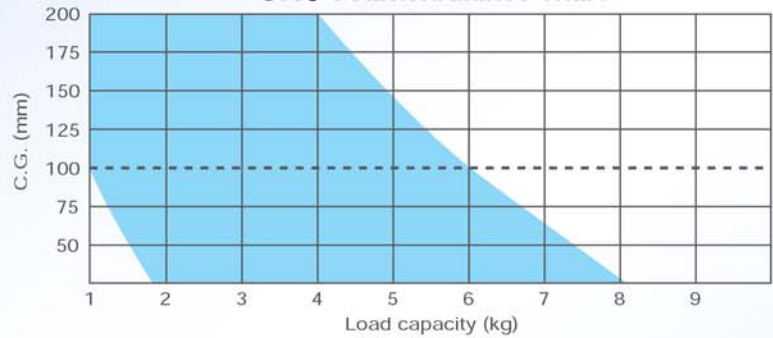

ACEBIL

CAMERA SUPPORT EQUIPMENT

CH0 **NEW**

The professional CH0 fluid head is the standard series for DSLR and light weight DV & HDV camcorders.

Great for all configurations weighing up to 11kg.

Variable counterbalance and drag control offer quick and easy setup.

CH0 Counterbalance chart

Payload	5kg / 11lb
CB Capacity	0-4kg / 0-8.8lb
Counter Balance	6 Steps
Pan Drag	Free + 4 Steps
Tilt Drag	Free + 4 Steps
Tilt Angle	+90° / -70°
LED Level Illumination	No
Camera Plate	slide plate
Plate Attachment	1/4" screw
Spare Screw	3/8" screw
Slide Range	+50 / -50 mm
Weight	1.9kg / 4.2lb

CS-08M

Weight	4.6kg / 10lb
Height	96-156cm / 38-62in
Ball diameter	75 mm
Section	1 stage