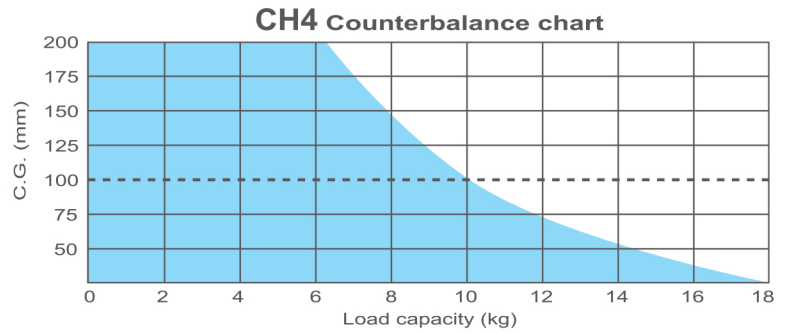

# CS-482CM

CH4 / T1002C / MS-5 / S-52

ACEBIL

## SPECIFICATIONS

PAYLOAD	12kg / 26.4lb
COUNTER BALANCE CAPACITY	0~10kg / 0~22lb
COUNTER BALANCE	FREE + 6 STEPS
PAN DRAG	FREE + 4 STEPS
TILT DRAG	FREE + 4 STEPS
TILT ANGLE	+90 / -70°
LED BUBBLE LEVEL	YES
CAMERA PLATE	SLIDE PLATE
PLATE ATTACHMENT	3/8" SCREW
SPARE SCREW	1/4" & 3/8" SCREWS
SLIDE RANGE	+60 / -60MM
HEAD WEIGHT	2.8KG / 6.2LB
SYSTEM WEIGHT	6.0KG / 13.2LB
SYSTEM HEIGHT	81-165CM / 31.9-65"
BALL DIAMETER	100MM
LEG SECTION	2 STAGE CARBON FIBER