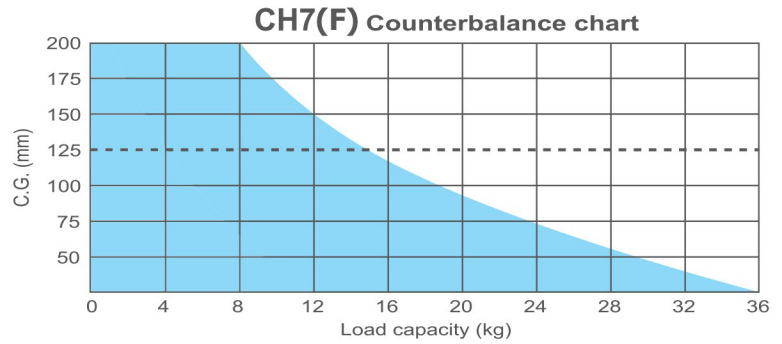

CS-780G(N)

CH7(F) / T1000 / GS-3 / S-50

ACEBIL

SPECIFICATIONS	
PAYLOAD	18KG / 39.6LB
COUNTER BALANCE CAPACITY	0-15KG / 0-33LB
COUNTER BALANCE	8 STEP + 1 SWITCH
PAN DRAG	FREE / 6 STEP
TILT DRAG	FREE / 6 STEP
TILT ANGLE	+90 / -70°
LED BUBBLE LEVEL	YES
CAMERA PLATE	SLIDE PLATE
PLATE ATTACHMENT	3/8" SCREW
SPARE SCREW	1/4" & 3/8" SCREWS
SLIDE RANGE	+60 / -60MM
HEAD WEIGHT	3.4KG / 7.5LB
SYSTEM WEIGHT	6.6KG / 14.5LB
SYSTEM HEIGHT	85-162CM / 33.5-63.8"
BALL DIAMETER	100MM
LEG SECTION	1 STAGE