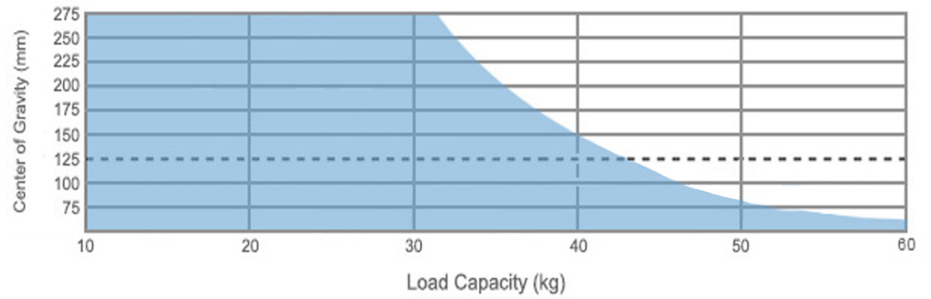

CS-CINE60G

CINE60(F) / CINE150L / GS-7 / TC-150

ACEBIL

CINE60(F) Counterbalance Chart

SPECIFICATIONS

PAYLOAD	0-60KG / 0-132LB
COUNTER BALANCE CAPACITY	0-45KG / 0-99.2LB
COUNTER BALANCE	FREE / 10 STEP + 2 BOOST SWITCH
PAN DRAG	FREE / 8 STEP
TILT DRAG	FREE / 8 STEP
TILT ANGLE	+90 / -75°
LED BUBBLE LEVEL	YES
CAMERA PLATE	SLIDELOAD PLATE
PLATE ATTACHMENT	DOUBLE 3/8" SCREW
SPARE SCREW	1/4" & 3/8" SCREWS
SLIDE RANGE	150MM
HEAD WEIGHT	7KG / 15.4LB
SYSTEM WEIGHT	19.7KG / 43.3LB
SYSTEM HEIGHT	1.13-2M / 44.5-78.7"
BALL DIAMETER	150MM
LEG SECTION	1 STAGE